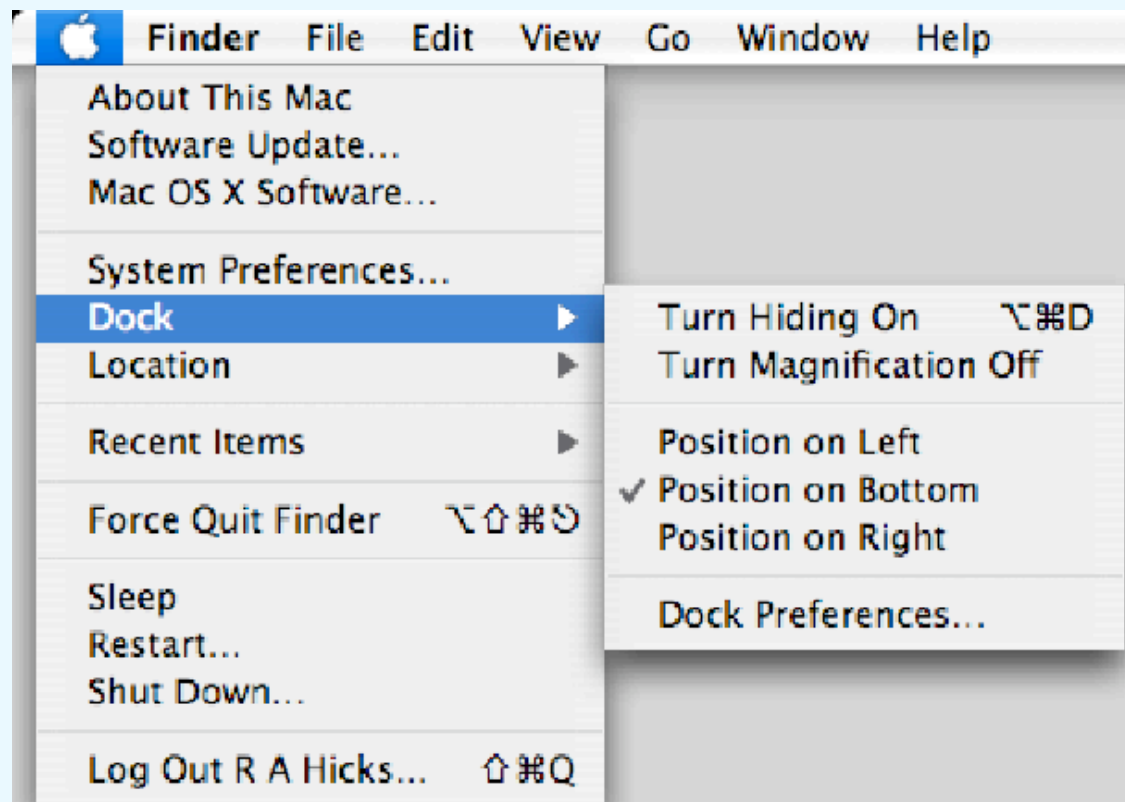

**The Apple Menu is
located at the left end
of the Menu Bar at the
top of the Screen...**

The Apple Menu

This is the location of many important items that require instant access.

The Dock Menu Item provides access to the tools that control the way the Dock looks and works.

The Location Item provides Access to Airport and other Network Settings.

The Recent Items item allows you to go back and reopen a recently opened Application, or Document

This menu also provides access to the following actions: