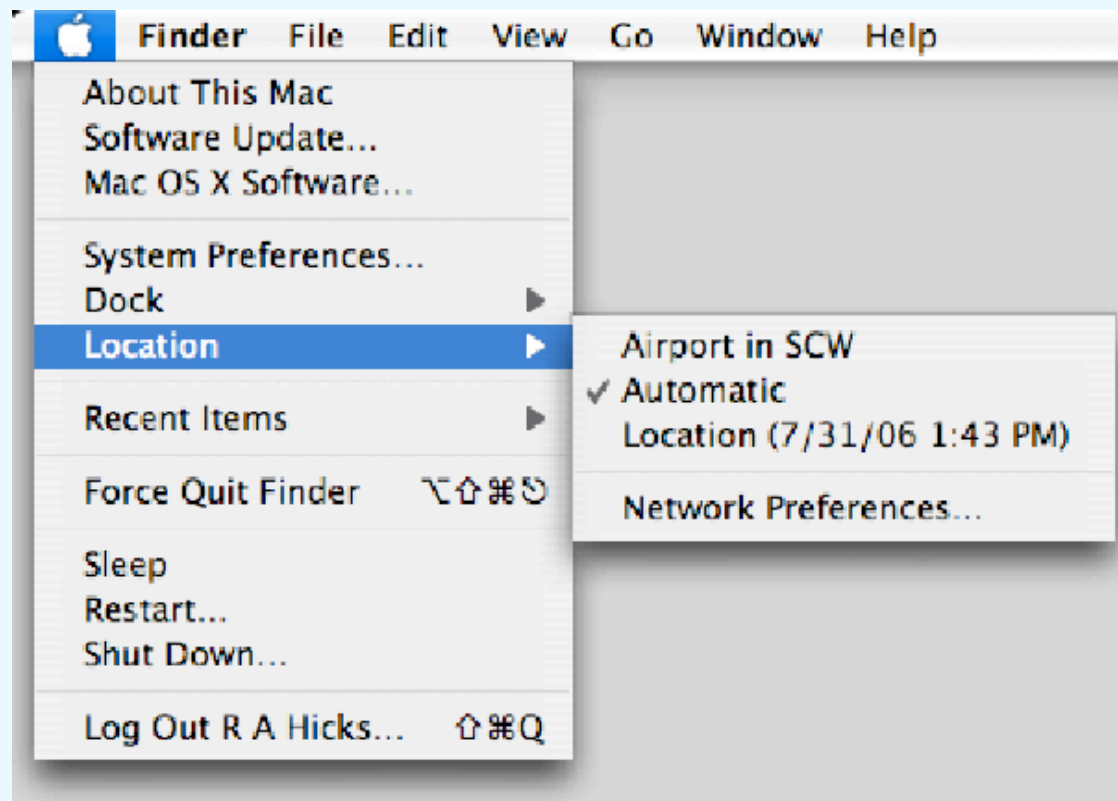

**The Apple Menu is
located at the left end
of the Menu Bar at the
top of the Screen...**

The Apple Menu

This is the location of many important items that require instant access.

The Dock Menu Item provides access to the tools that control the way the Dock looks and works.

The Location Item provides Access to Airport and other Network Settings.

The Recent Items item allows you to go back and reopen a recently opened Application, or Document

This menu also provides access to the following actions: